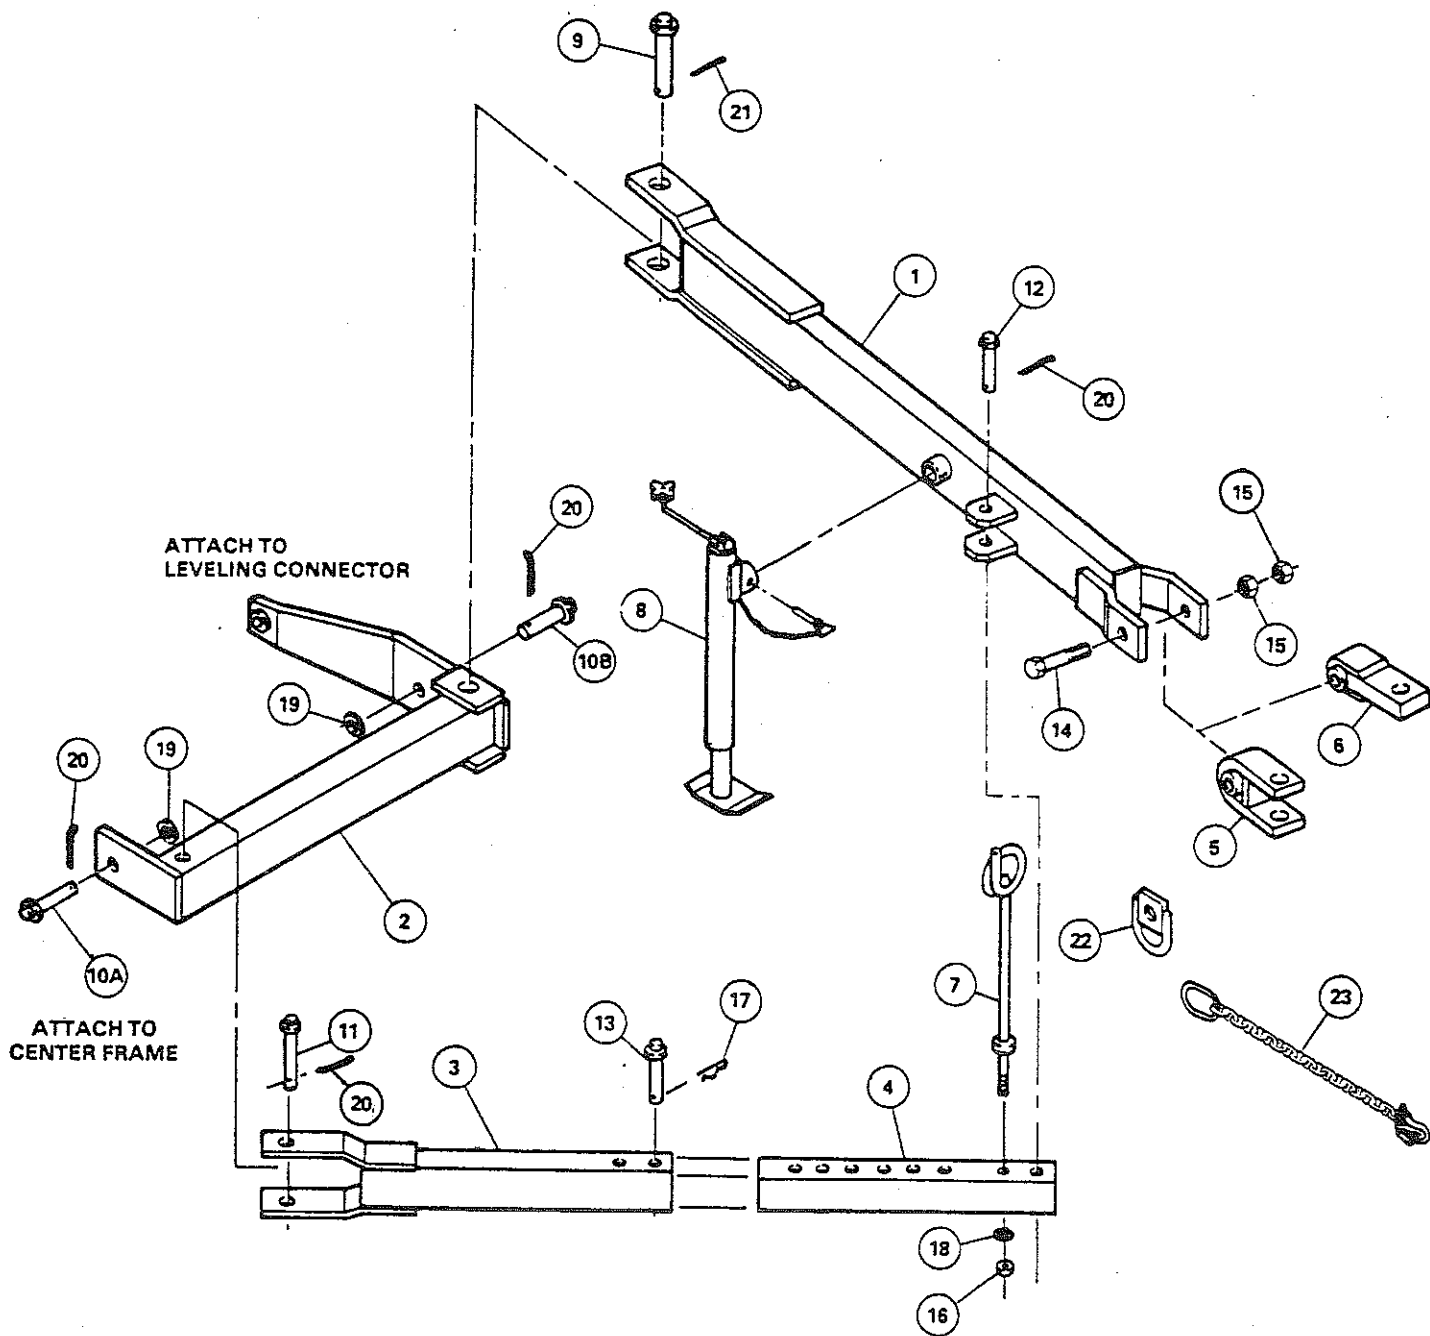

RPS
RPS 20

HITCH

HITCH**RPS
RPS 20**

<u>REF. NO.</u>	<u>PART NO.</u>	<u>DESCRIPTION</u>
1	24467	Hitch, Main Tube
2	24389 ✓	Hitch, Frame and Leveling Tube
3	24436	Hitch, Adjustment Tube
4	24416	Hitch, Adjustment Member
5	24484	Hitch Clevis
6	24437	Bar Type Hitch Clevis
7	24328	Hose Carrier
8	24415	Jack
9	24340	Pin, 1 3/4" dia. x 9 3/4" long
10A	24341	Pin, 1 1/4" dia. x 3-5/8" long
10B	24334 42431	Pin 1 1/4" dia. x 4-3/8" long
11	24338	Pin, 1" dia. x 7 1/2" long
12	24335	Pin, 1" dia. x 5 1/4" long
13	24337	Pin, 1" dia. x 4-3/8" long (yellow color)
14	24304	Bolt, 1 1/4" x 8" Hex Hd. Mach.
15	88622	Nut, 1 1/4" Hex jam
16	88104	Nut, 1/2" (non lock)
17	88352	Spring clip #6
18	88303	Washer, lock, 1/2"
19	88602	Washer, flat, 1 1/4"
20	88601	Cotter Pin, 1/4" x 2" long
21	88603	Cotter Pin, 1/4" x 3" long
22	24491	Safety Chain Bracket (Optional)
23	24456	Safety Chain w/hook (Optional)
--	24019	Optional Safety Chain (Consists of bracket #24491 and safety chain #24456.)